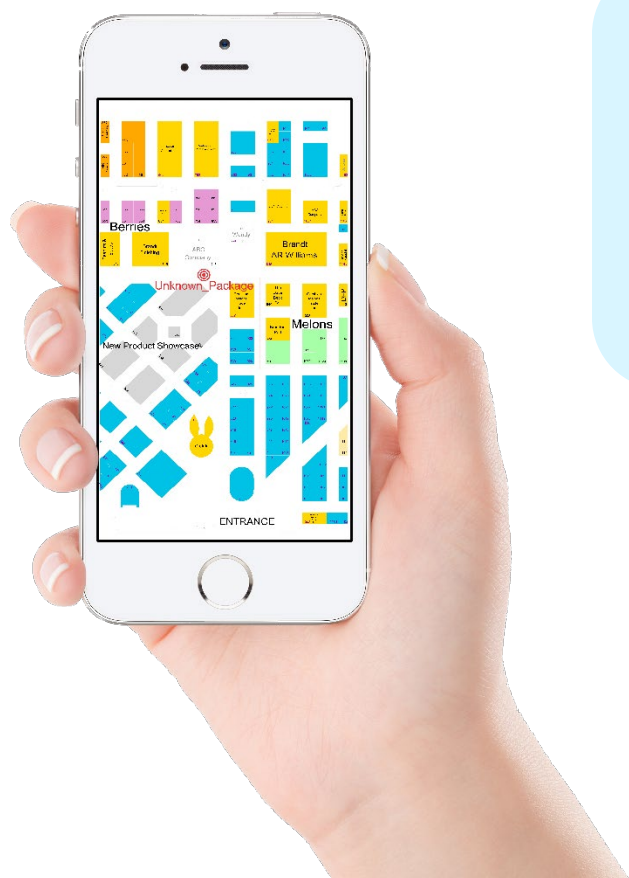

# E L I™ Emergency Location Interactive

Technology for Location Based Security by EXPOCAD®

Developed for First Responders, Show Management, Building Personnel, Security Teams... to Immediately Convey & Pinpoint Where an Actual Occurrence is Happening at an Event or to Locate a Security Breach or an Event Concern Teams Communicate Simultaneously to Identify the Targeted Area.

Location Links Assist in Responding Faster and Accurately Using Any Venue Indoors or Out, Including Loading Docks, Classrooms, Hallways, Parking Lots, Lobbies or Anywhere the Event Reaches

ELI™ Saves Precious Seconds or Minutes in Any Emergency or Operational Issue Needing Immediate Assistance. Uses Standard Smart Phones - No APP Required Easy Set-Up and Implementation - Affordable

A Single Click Location Indicator on the Event Map Will Notify the Appropriate Individuals Such as Security Chief, Show Manager, Venue Personnel... Emergency Location Links are Ideal for Pinpointing Where Immediate Attention is Required Such as an Active Shooter, Unknown or Suspicious Package, Fire, Medical Emergency...