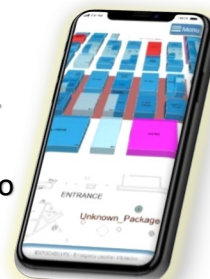

# E L I™ Emergency Location Interactive

Technology for Location Based Security by EXPOCAD®

Developed for First Responders, Show Management, Building Personnel, Security Teams... to Immediately Convey & Pinpoint Where an Actual Occurrence is Happening at an Event or to Locate a Security Breach or an Event Concern Teams Communicate Simultaneously to Identify the Targeted Area.

Location Links Assist in Responding Faster and Accurately Using Any Venue Indoors or Out, Including Loading Docks, Classrooms, Hallways, Parking Lots, Lobbies or Anywhere the Event Reaches

ELI™ Saves Precious Seconds or Minutes in Any Emergency or Operational Issue Needing Immediate Assistance. Uses Standard Smart Phones - No APP Required Easy Set-Up and Implementation - Affordable

A Single Click Location Indicator on the Event Map Will Notify the Appropriate Individuals Such as Security Chief, Show Manager, Venue Personnel... Emergency Location Links are Ideal for Pinpointing Where Immediate Attention is Required Such as an Active Shooter, Unknown or Suspicious Package, Fire, Medical Emergency...