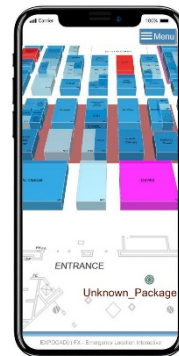

Introducing E L I
Emergency Location Interactive
Technology for Location Based Security by EXPOCAD®

Developed for first responders, show management, building personnel, security teams, etc. to immediately convey where an actual occurrence is happening at an event or to locate a security breach or concern. Teams communicate simultaneously to identify the targeted area.

ELI saves precious seconds or minutes in any emergency. Location links assist in responding faster and accurately using any venue indoors or out including loading docks, classrooms, hallways, parking lots, lobbies or anywhere the event reaches.

A single click location indicator on the event map will text to the appropriate individuals such as security chief, show manager, venue personnel, etc. Emergency location links are ideal for pinpointing where immediate attention is required such as an unknown or suspicious package, an active shooter, fire, medical emergency, etc.