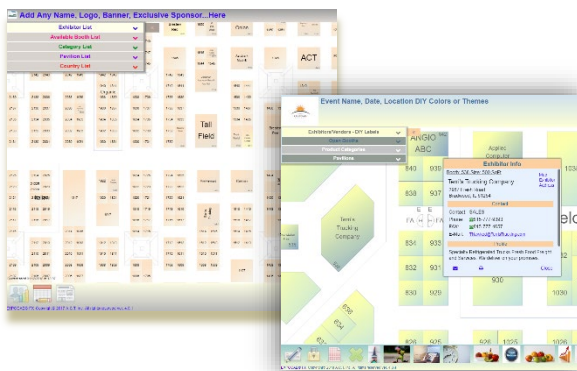

Interactive Online Floorplan & Exhibitor Search

Self-Branding
Any Color Scheme
Drag and Drop Pictures

Top Banner Bar for Event Logo and Event Dates
Unlimited Scrolling Bottom Sponsor or Info Bar
Banner Logos or Pictures Zoom to Booth or Website
Mouse Over Custom Messages

- Auto-Responsive to Any Device, Any Browser
- Exhibitor Digital Booth Window
- Custom Available Booth Details
- Versatile for Sales & Attendees
- Perfect for Online Booth Sales
- Auto-Refresh or Manual by Preference
- Zoom to Booth Link for Exhibitor Campaigns
- Zoom to Booth Link for Sales Purposes
- Custom Terminology for Menus
- On/Off Features and Menu Views
- Collapsible Exhibitor List
- Optional Social Media Bar
- Attendee Favorites Highlighted on Floorplan
- GeoSOCIAL "I AM HERE" Drag and Drop Locator Tool

Optional ON or OFF 3D View